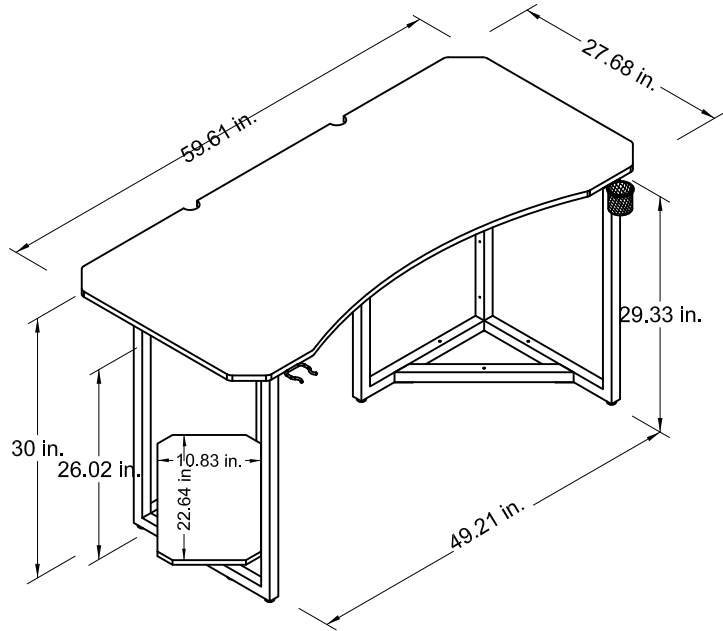

Gaming Desk

Model Number: 6077013COM

Finish: White-Silver

OVERALL PRODUCT SIZE(in inches)

59.61"(W)*27.68"(D)*30"(H)

Total storage: 28.6 cu.ft

MAXIMUM WEIGHT CAPACITIES